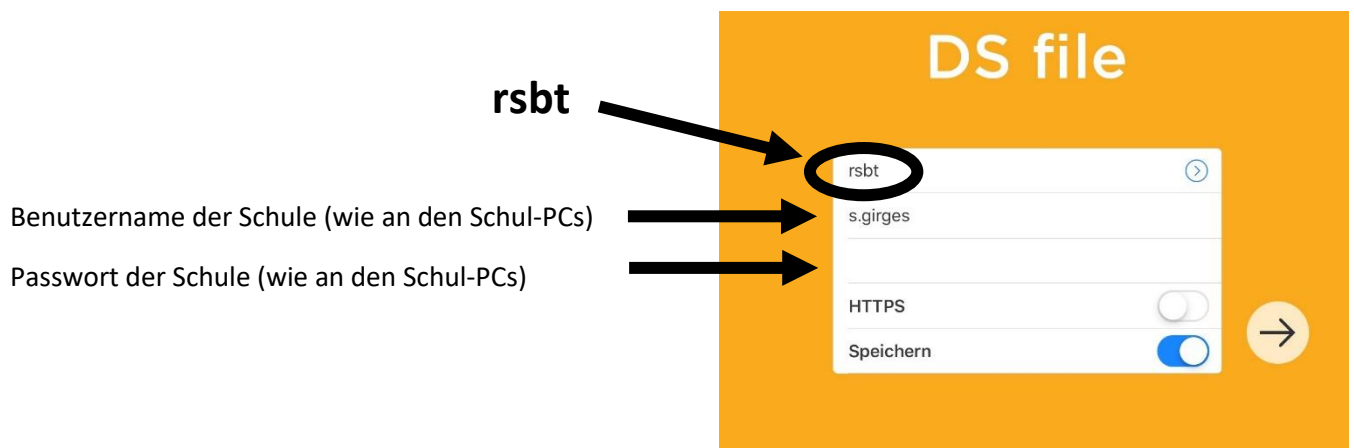

Alternative 2: Über die app DS file:

Benutzername der Schule (wie an den Schul-PCs)

Passwort der Schule (wie an den Schul-PCs)

Hinweis:

Sollte das Passwort in Ausnahmefällen nicht mehr bekannt sein, bitte dann per E-Mail an

girges@rsbadtoelz.de

wenden.